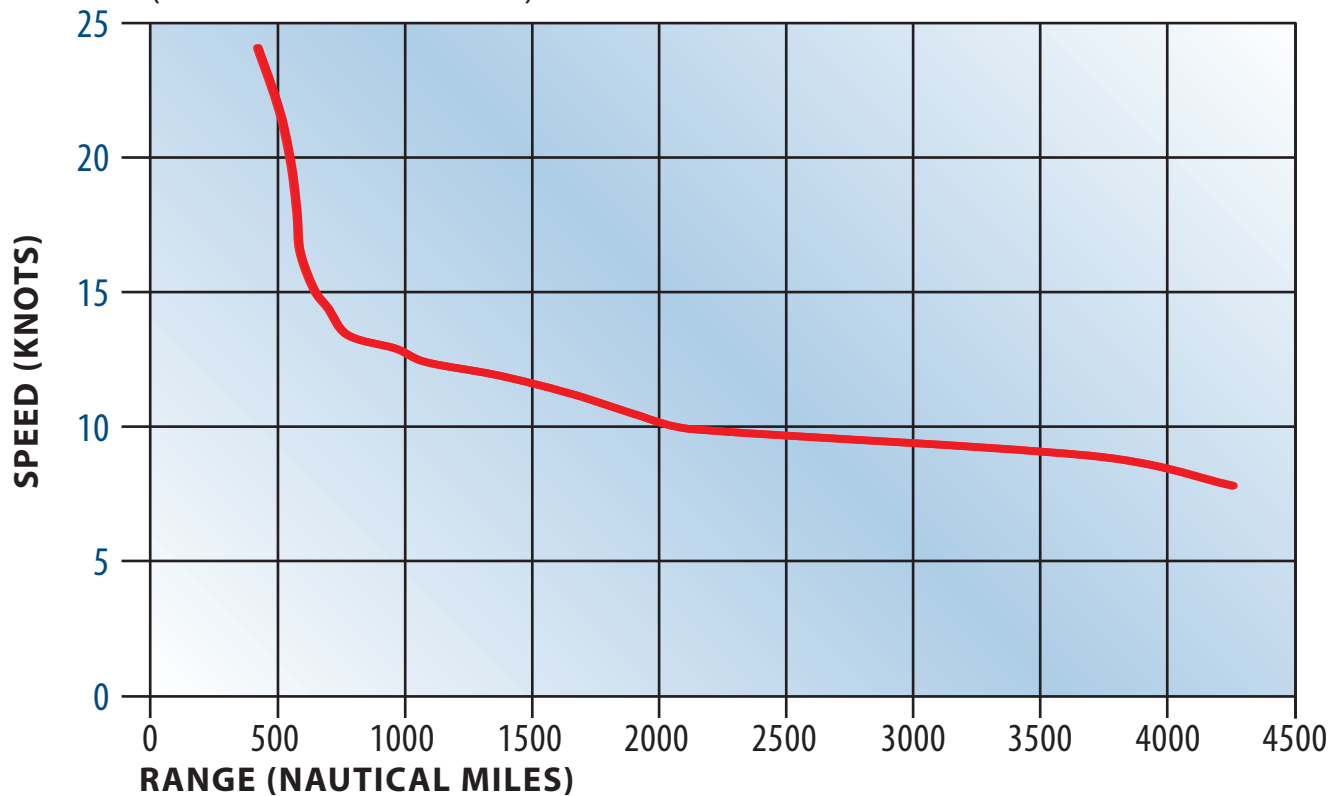

FLEMING 75 SPEED – FUEL CONSUMPTION

(Twin 1550HP CAT C30)

FLEMING 75 SPEED – RANGE

(Twin 1550HP CAT C30)

Please note: Speeds and consumption are approximate and are dependant upon many factors.