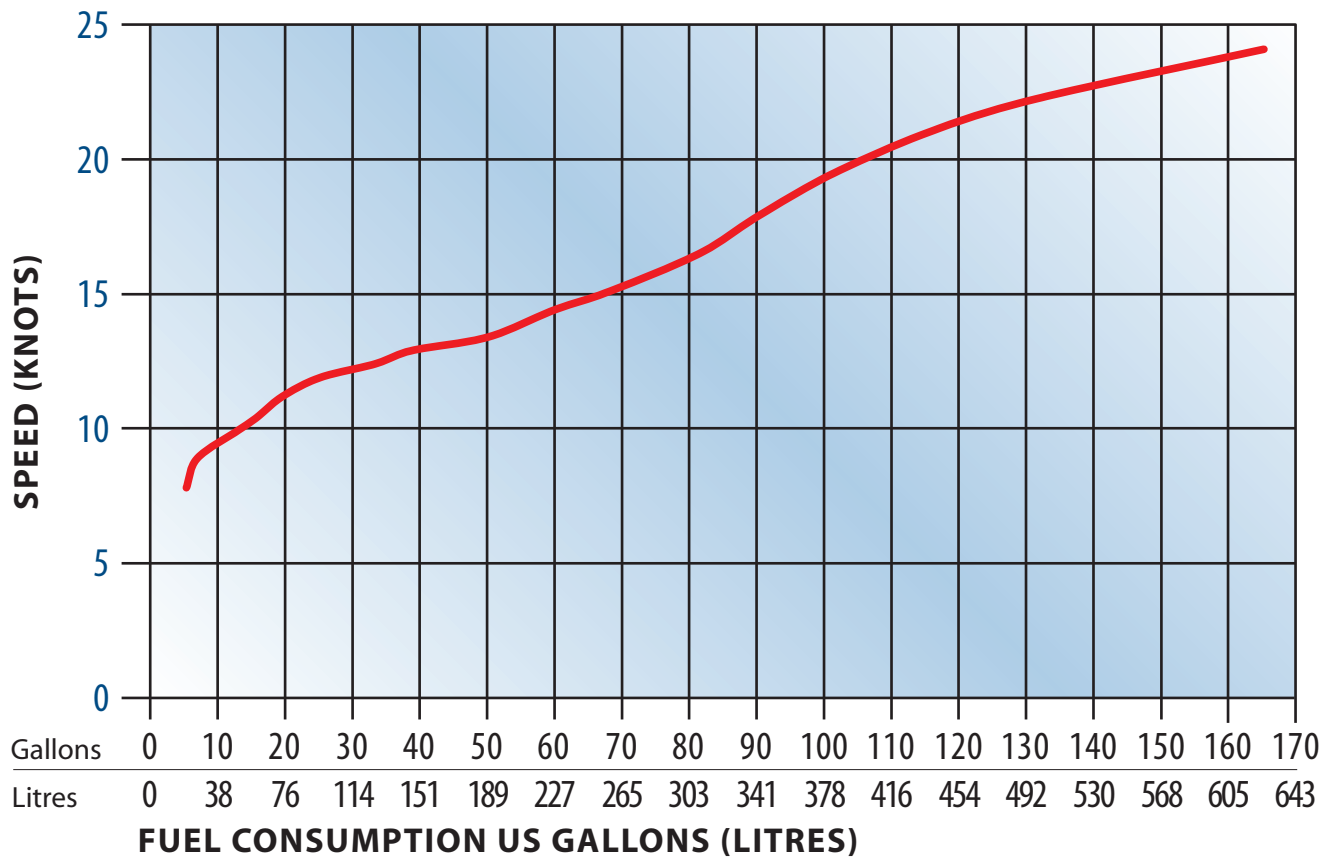

FLEMING 75 SPEED – FUEL CONSUMPTION

(Twin 1550HP CAT C30)

FLEMING 75 SPEED – RANGE

(Twin 1550HP CAT C30)

Please note: Speeds and consumption are approximate and are dependant upon many factors.